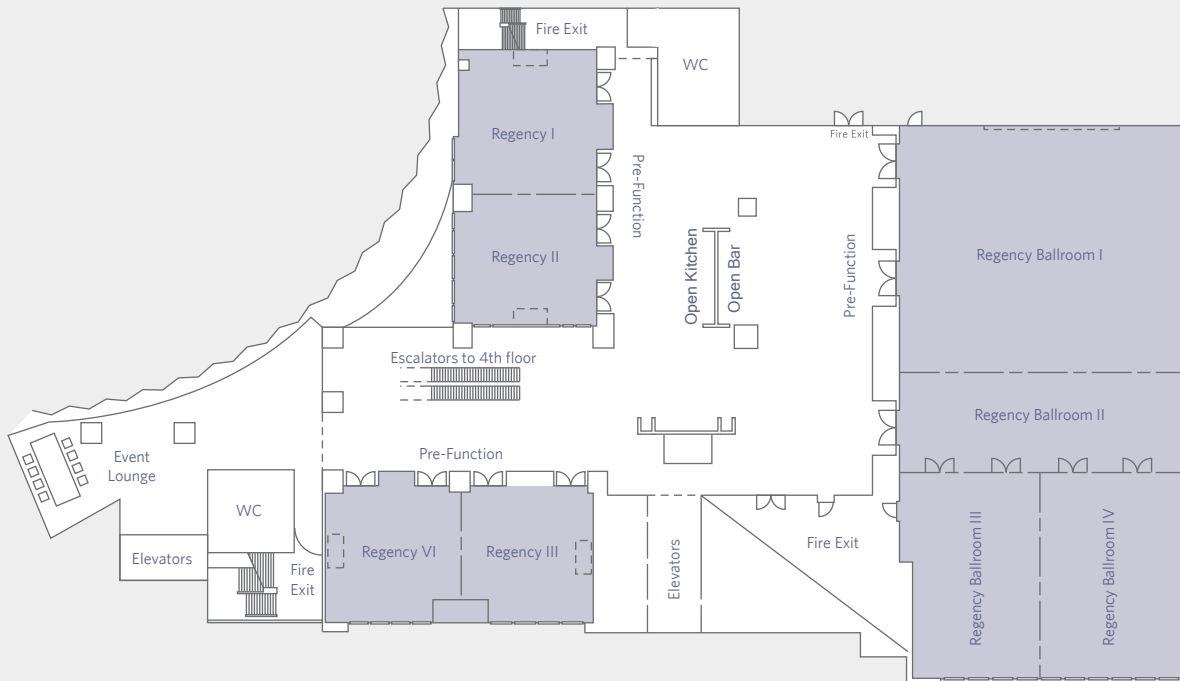

FLOOR PLAN
5th Floor